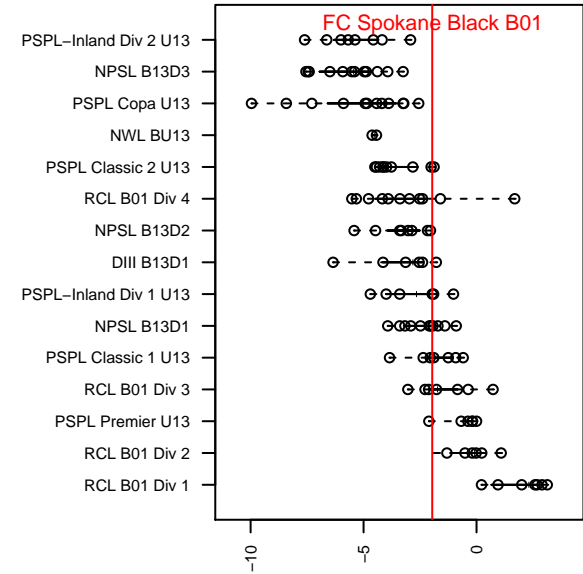

**attack and defense rating
relative to others at age
and all opponents in last 13 months**