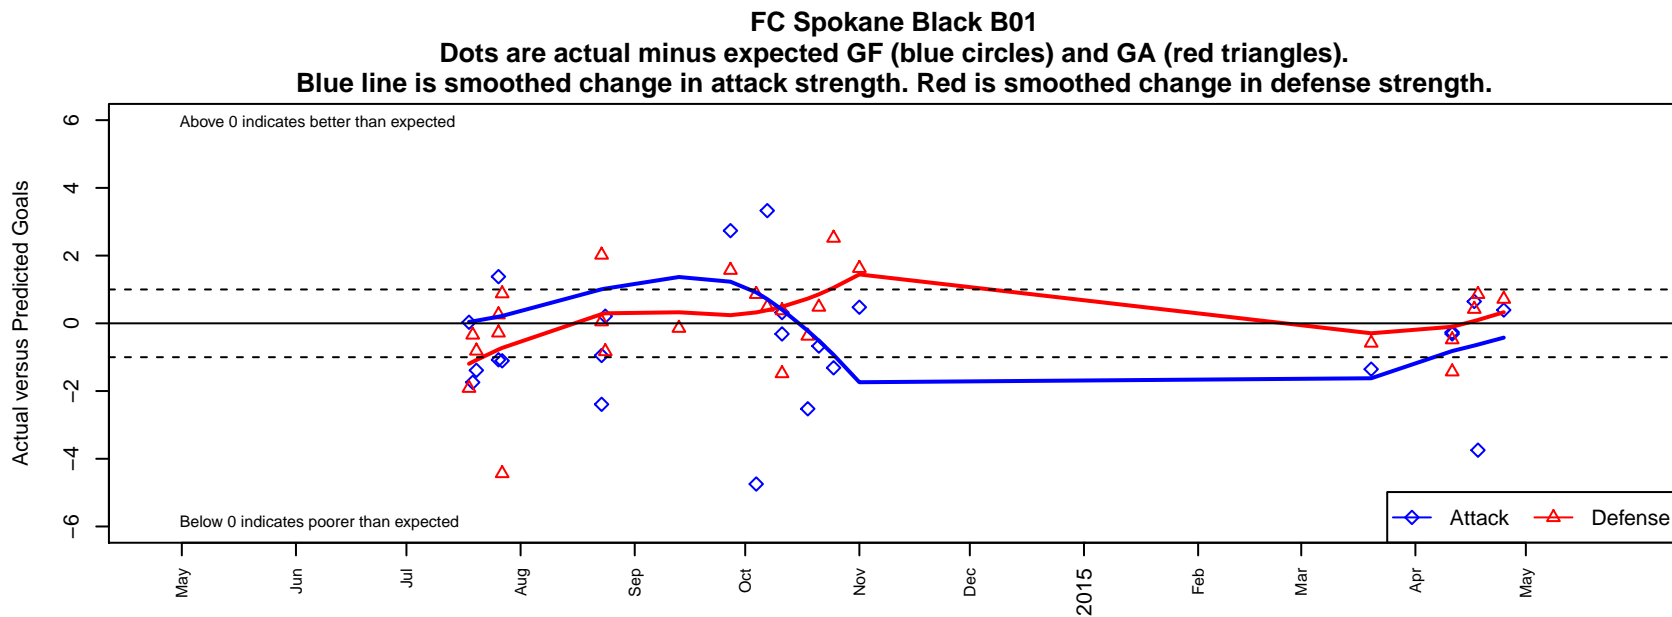

**attack and defense variance (black dot)
relative to other teams
and top 10 in region**

**attack and defense rating
relative to others at age
and all opponents in last 13 months**

FC Spokane Black B01

FC Spokane
Spokane, WA
B01 total strength=902
attack=2.2 defense=0.92
fall league = PSPL–Inland Div 1 U13
spr league = Spr PSPL–Inland Div 1 U13
notes= Cooper 2013, 2014

alt names used:
FC SPOKANE B01 (WA) [Black]
FC Spokane B01 Black–Cooper
FC SPOKANE B01 COOPER U13 (WA)
FC Spokane B01 Black–Cooper

Venues played:
2014 Nike Crossfire Challenge Bronze U13
2014 River City Cup U–13 Gold U13
2014 River City Challenge U14
2014 PSPL–Inland Div 1 U13
2014 Spr PSPL–Inland Div 1 U13